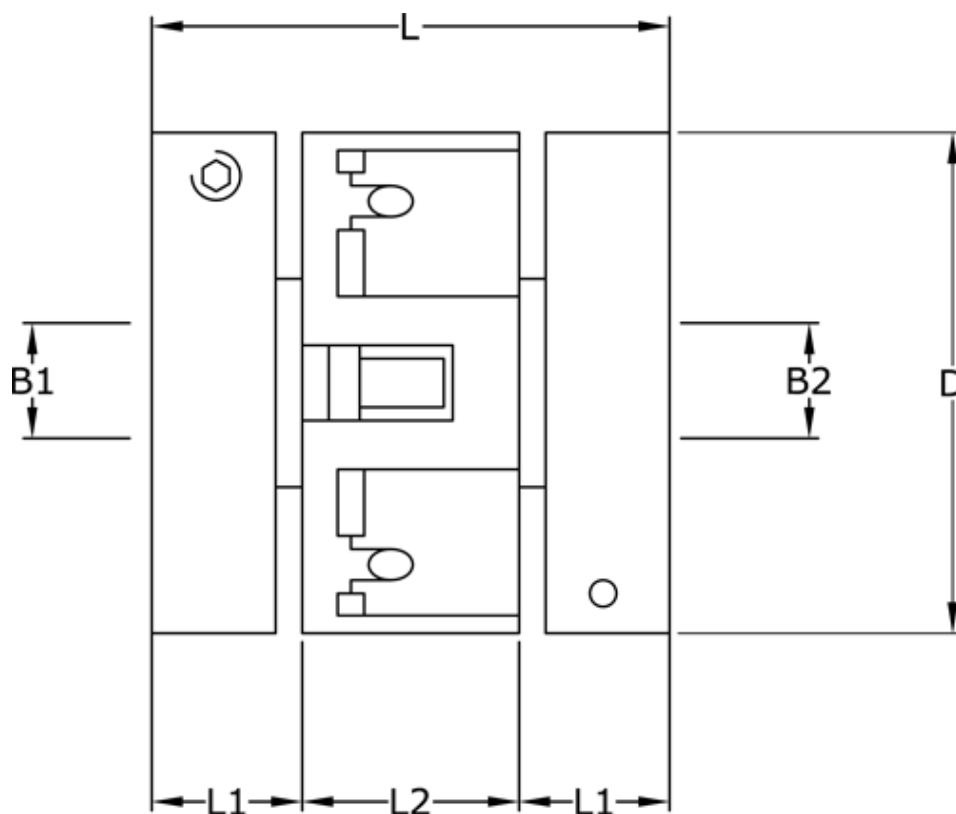

# Data Sheet

Article number: 3322207182022

Description: Uni-Lat Coupling size 207.18.20.22  
clamp hub, bore 5/6 mm

## Measures

B1	= 5
B2	= 6
D	= 18
L	= 19.1
L1	= 7.0
L2	= 5.1
Screw	= M3